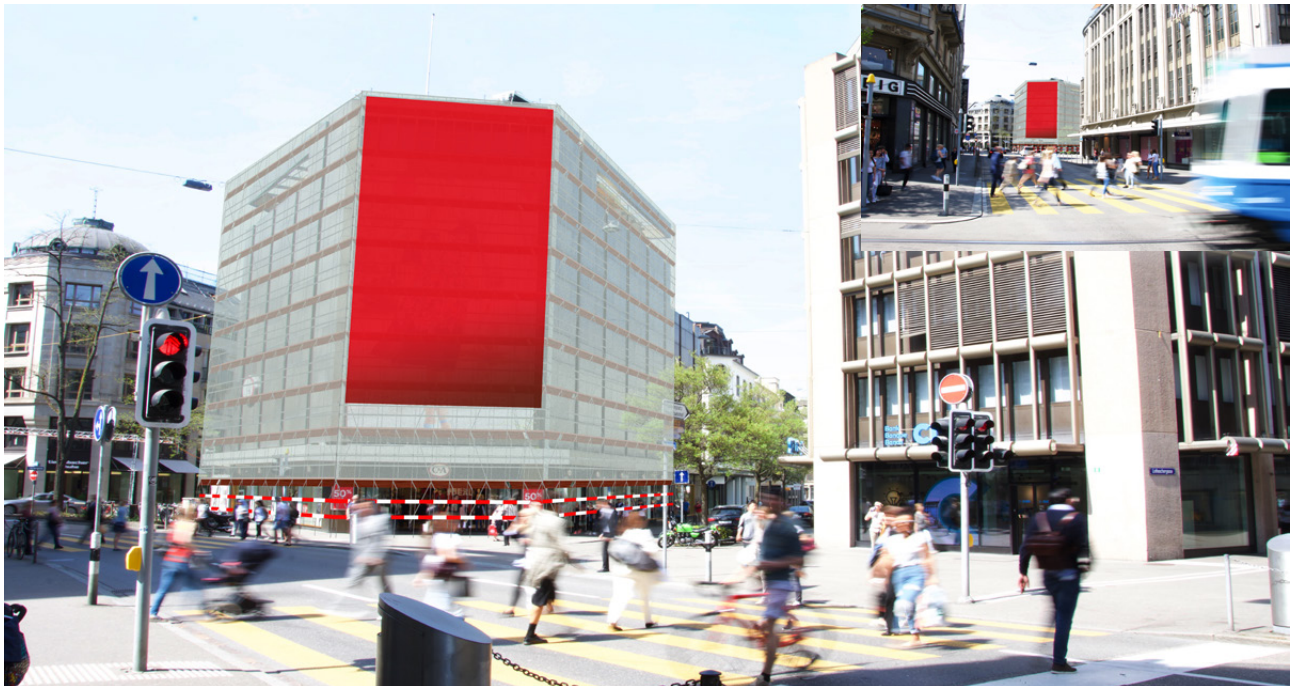

## Zurich - Gerbergasse 2

at the crossing Uraniastrasse and Bahnhofstrasse

### Situation

- financial district
- close to hotels and restaurants
- very high pedestrian frequency
- shopping mile with prominent boutiques and shops

### Facts and Figures

- Face	43.3833
- Size	width 10.70 m height 17.20 m face 184.04 m <sup>2</sup>
- Illumination	public illumination
- Contacts per period	1'478'623
- Posting period	4 weeks
- Availability	from 22.04.2019 to 01.09.2019
- View	frontal, inclined and parallel
- Restrictions	subject to authorisation, image with minimal information density, no more than 3 words, a web address and 1 logo subordinate, no advertising for alcohol, tobacco, sexism, racism, weapons, gambling, non-competing advertising to C&A
- Local language	German